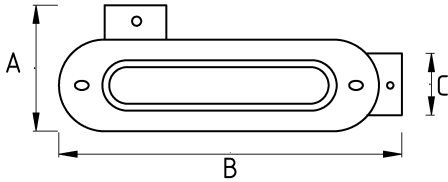

CONDUIT OUTLET BODY T

- material : aluminum
- Aluminum body, steel cover and gasket
- Type T
- Aluminum bodies with epoxy powder coat
- Neoprene gaskets
- For use with threaded Rigid/IMC conduit, for inspection, pulling and maintenance
- UL Listed
- Color : Gray

Technical Details

IP65

Product Code	Size I	A	B	C	D	E	F	Net Weight (kg/pc)	In Pack (pc)
N276616	1/2"	52.00	120.00	22.00				0,114	16.00
N276621	3/4"	57.00	141.00	32.00				0,231	10.00
N276626	1"	64.00	165.00	40.00				0,312	5.00
N276635	1 1/4"	88.00	210.00	49.00				0,532	18.00
N276640	1 1/2"	88.00	210.00	55.00				0,532	18.00
N276652	2"							0,973	8.00
N276663	2 1/2"								
N276678	3"							2,391	2.00
N276702	4"								