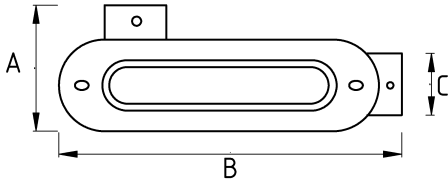

CONDUIT OUTLET BODY LL

- material : aluminum
- Aluminum body, steel cover and gasket
- Type LL
- Aluminum bodies with epoxy powder coat
- Neoprene gaskets
- For use with threaded Rigid/IMC conduit, for inspection, pulling and maintenance
- UL Listed
- Color : Gray

Technical Details

IP65

| Product Code | Size I | A | B | C | D | E | F | Net Weight (kg/pc) | In Pack (pc) |
|--------------|--------|-------|--------|-------|---|---|---|--------------------|--------------|
| N270616 | 1/2" | 51.00 | 109.00 | 27.00 | | | | 0,137 | 12.00 |
| N270621 | 3/4" | 59.00 | 129.00 | 34.50 | | | | 0,208 | 10.00 |
| N270626 | 1" | 60.40 | 150.00 | 41.50 | | | | 0,285 | 6.00 |
| N270635 | 1 1/4" | 89.00 | 200.00 | 50.50 | | | | 0,541 | 3.00 |
| N270640 | 1 1/2" | 85.00 | 200.00 | 55.50 | | | | 0,543 | 18.00 |
| N270652 | 2" | | | | | | | 1,031 | 8.00 |
| N270663 | 2 1/2" | | | | | | | | |
| N270678 | 3" | | | | | | | | |
| N270702 | 4" | | | | | | | | |