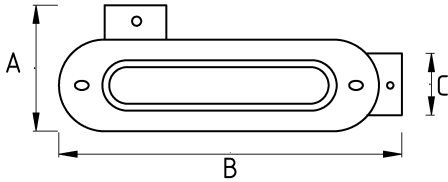

CONDUIT OUTLET BODY X

- material : aluminum
- Aluminum body, steel cover and gasket
- Type X
- Aluminum bodies with epoxy powder coat
- Neoprene gaskets
- For use with threaded Rigid/IMC conduit, for inspection, pulling and maintenance
- UL Listed
- Color : Gray

Technical Details

IP65

Product Code	Size I	A	B	C	D	E	F	Net Weight (kg/pc)	In Pack (pc)
N277616	1/2"								
N277621	3/4"								
N277626	1"								
N277635	1 1/4"							0,534	14.00
N277640	1 1/2"								
N277652	2"								