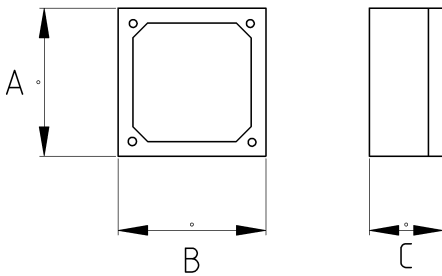

Aluminum Alloy Metal Waterproof Junction Box

- Aluminum die-cast body
- Aluminum cover
- Equipped with a liquid-tight gasket
- Suitable for use in areas with impact risk
- Designed for outdoor use and resistant to weather conditions
- For the best performance, entry should be made using an IP68 cable gland
- Holes of various diameters can be drilled upon request
- For Outdoor and Indoor Using
- Color: Gray

IP67

Technical Details

Product Code	Size l	A	B	C	D	E	Net Weight (kg/pc)	In Pack (pc)
N257030		72.00	72.00	57.00				
N257038		80.00	80.00	60.00			0,302	6.00
N257046		72.00	112.00	57.00				
N257073		100.00	100.00	73.00				
N257080		100.00	100.00	80.00			0,474	4.00
N257090		100.00	100.00	90.00			0,481	4.00
N257095		100.00	130.00	73.00				
N257104		100.00	130.00	80.00			0,532	2.00
N257128		100.00	160.00	80.00				
N257152		130.00	130.00	90.00				
N257222		130.00	190.00	90.00			0,951	8.00
N257230		160.00	160.00	90.00				
N257238		120.00	220.00	90.00				
N257269		130.00	230.00	90.00				
N257290		170.00	190.00	90.00				
N257427		190.00	250.00	90.00				
N257599		190.00	350.00	90.00				