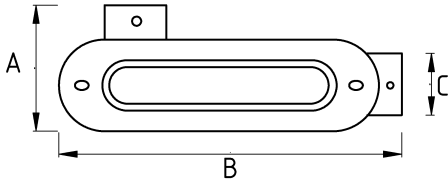

OUTLET BODY C

- Aluminum body, steel cover and gasket
- Type C
- Aluminum bodies with epoxy powder coat
- Neoprene gaskets
- For use with threaded Rigid/IMC conduit, for inspection, pulling and maintenance
- UL Listed
- Color : Gray

Technical Details

Product Code	Size I	A	B	C	D	E	Net Weight (kg/pc)	In Pack (pc)
N274616	1/2"						0,122	20.00
N274621	3/4"						0,177	10.00
N274626	1"						0,244	8.00
N274635	1 1/4"						0,489	27.00
N274640	1 1/2"						0,485	24.00
N274652	2"						0,838	8.00
N274663	2 1/2"							
N274678	3"							
N274702	4"							