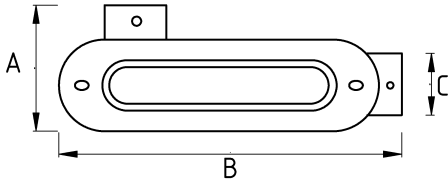

OUTLET BODY T

- Aluminum body, steel cover and gasket
- Type T
- Aluminum bodies with epoxy powder coat
- Neoprene gaskets
- For use with threaded Rigid/IMC conduit, for inspection, pulling and maintenance
- UL Listed
- Color : Gray

Technical Details

Product Code	Size I	A	B	C	D	E	Net Weight (kg/pc)	In Pack (pc)
N276616	1/2"	52.00	120.00	22.00			0,114	16.00
N276621	3/4"	57.00	141.00	32.00			0,231	10.00
N276626	1"	64.00	165.00	40.00			0,312	5.00
N276635	1 1/4"	88.00	210.00	49.00			0,532	18.00
N276640	1 1/2"	88.00	210.00	55.00			0,532	18.00
N276652	2"						0,973	8.00
N276663	2 1/2"							
N276678	3"						2,391	2.00
N276702	4"							