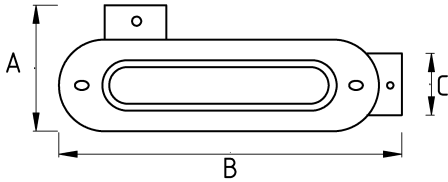

## OUTLET BODY LL

- Aluminum body, steel cover and gasket
- Type LL
- Aluminum bodies with epoxy powder coat
- Neoprene gaskets
- For use with threaded Rigid/IMC conduit, for inspection, pulling and maintenance
- UL Listed
- Color : Gray

### Technical Details

Product Code	Size I	A	B	C	D	E	Net Weight (kg/pc)	In Pack (pc)
N270616	1/2"	51.00	109.00	27.00			0,137	12.00
N270621	3/4"	59.00	129.00	34.50			0,208	10.00
N270626	1"	60.40	150.00	41.50			0,285	6.00
N270635	1 1/4"	89.00	200.00	50.50			0,541	3.00
N270640	1 1/2"	85.00	200.00	55.50			0,543	18.00
N270652	2"						1,031	8.00
N270663	2 1/2"							
N270678	3"							
N270702	4"							