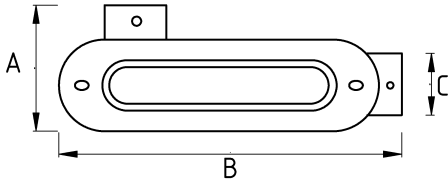

## OUTLET BODY LR

- Aluminum body, steel cover and gasket
- Type LR
- Aluminum bodies with epoxy powder coat
- Neoprene gaskets
- For use with threaded Rigid/IMC conduit, for inspection, pulling and maintenance
- UL Listed
- Color : Gray

### Technical Details

Product Code	Size I	A	B	C	D	E	Net Weight (kg/pc)	In Pack (pc)
N272616	1/2"						0,126	16.00
N272621	3/4"						0,195	10.00
N272626	1"						0,215	6.00
N272635	1 1/4"						0,529	3.00
N272640	1 1/2"						0,481	18.00
N272652	2"						0,922	8.00
N272663	2 1/2"							
N272678	3"						1,941	2.00
N272702	4"							