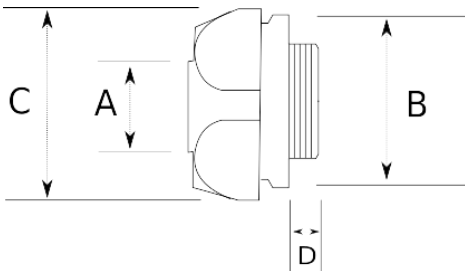

## LIQUID-TIGHT CONNECTOR, STAINLESS STEEL FEMALE

- Stainless steel core (316L)
- Female connector for stainless steel conduits

IP65

### Technical Details

Product Code	Size I	A	B	C	D	E	Net Weight (kg/pc)	In Pack (pc)
S726810	NPT 1/4"	10.00						50.00
S726813	NPT 3/8"	13.00						50.00
S726816	NPT 1/2"	16.00						25.00
S726821	NPT 3/4"	21.00						25.00
S726826	NPT 1"	26.00						20.00
S726835	NPT 1 1/4"	35.00						10.00
S726840	NPT 1 1/2"	40.00						10.00
S726852	NPT 2"	52.00						5.00