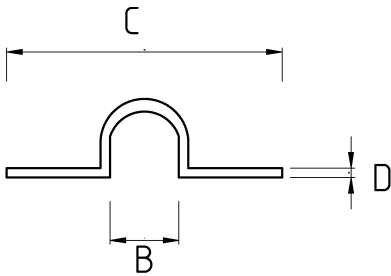

IMC STRAP, ONE HOLE

- Galvanized steel body
- Single ear clamp with sizes ranging from 1/2" to 4"
- Single hole for mounting
- Preferred when IMC conduit is mounted flush to the surface
- UL certified

Technical Details

Product Code	Size I	A	B	C	D	E	Net Weight (kg/pc)	In Pack (pc)
N481016	1/2"							200.00
N481021	3/4"						0,022	160.00
N481026	1"						0,032	100.00
N481035	1 1/4"							
N481040	1 1/2"						0,063	50.00
N481052	2"						0,086	40.00
N481063	2 1/2"							
N481078	3"							
N481102	4"							