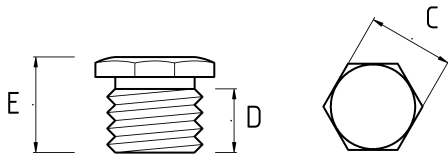

METALLIC BLIND PLUG

Technical Details

Product Code	Size I	A	B	C	D	E	Net Weight (kg/pc)	In Pack (pc)
T230616	1/2"						0,003	1000.00
T230621	3/4"						0,009	500.00
T230626	1"							