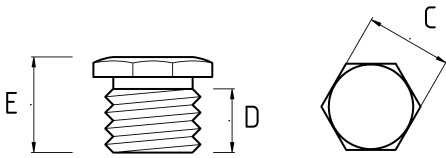

METALLIC BLIND PLUG

Technical Details

Product Code	Size I	A	B	C	D	E	Net Weight (kg/pc)	In Pack (pc)
T230616	1/2"						0,003	1000.00
T230621	3/4"						0,009	500.00
T230626	1"							