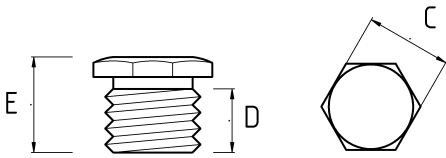

**METALLIC BLIND PLUG**

**Technical Details**

Product Code	Size I	A	B	C	D	E	Net Weight (kg/pc)	In Pack (pc)
T230616	1/2"						0,003	1000.00
T230621	3/4"						0,009	500.00
T230626	1"							