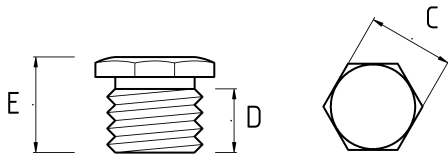

PLASTIC BLIND PLUG

Technical Details

Product Code	Size I	A	B	C	D	E	Net Weight (kg/pc)	In Pack (pc)
T830616	1/2"						0,001	1000.00
T830621	3/4"						0,002	500.00
T830626	1"							