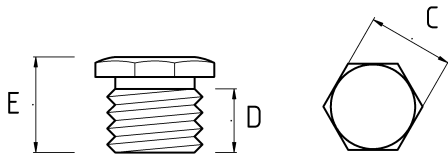

**PLASTIC BLIND PLUG**

**Technical Details**

Product Code	Size I	A	B	C	D	E	Net Weight (kg/pc)	In Pack (pc)
T830616	1/2"						0,001	1000.00
T830621	3/4"						0,002	500.00
T830626	1"							