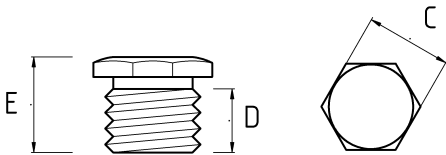

BLIND PLUG, STAINLESS STEEL

- Stainless steel (316L) core
- With EPDM O-ring

IP66	-40 C	+100 C
------	-------	--------

Technical Details

Product Code	Size I	A	B	C	D	E	Net Weight (kg/pc)	In Pack (pc)
T730412	M12x1.5							
T730416	M16x1.5							
T730420	M20x1.5							
T730425	M25x1.5							
T730432	M32x1.5							
T730440	M40x1.5							
T730450	M50x1.5							
T730463	M63x1.5							
T730816	NPT 1/2"							
T730821	NPT 3/4"							
T730826	NPT 1"							
T730835	NPT 1 1/4"							
T730840	NPT 1 1/2"							
T730852	NPT 2"							