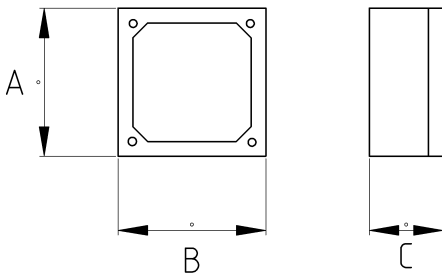

BOX, MALLEABLE IRON, WITH MOUNTING LUGS C

fleksan[®]

Technical Details

Product Code	Size I	A	B	C	D	E	Net Weight (kg/pc)	In Pack (pc)
N554616	1/2"							
N554621	3/4"							
N554626	1"							