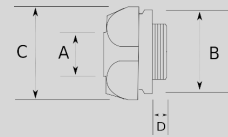

N5590

BOX, MALLEABLE IRON, WITH MOUNTING LUGS E - fleksan.com

"Your Conduit Partner"

Infos of N5590 :

- 
- IP
- MIN 
- MAX 
- CERT
- N5590

BOX, MALLEABLE IRON, WITH MOUNTING LUGS E

Sizes & Prices :

Product Code	Size	Size	A (mm)	B (mm)	C (mm)	D (mm)	Meters in Pack (pc)	Net Weight (kg/pc)	Unit Price (USD/pc)
N559616	1/2"							0,000	23,36
N559621	3/4"							0,000	25,71
N559626	1"							0,000	26,63