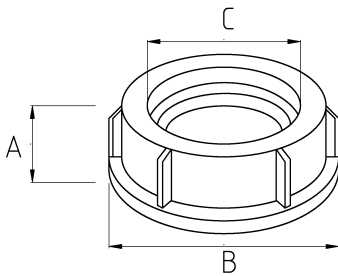

## FERRULE, BRASS

- Brass nickel plated
- For flexible conduit ending

### Technical Details

| Product Code | Size I | A     | B | C | D | E | Net Weight (kg/pc) | In Pack (pc) |
|--------------|--------|-------|---|---|---|---|--------------------|--------------|
| B570008      |        | 8.00  |   |   |   |   | 0,009              | 200.00       |
| B570010      | 1/4"   | 10.00 |   |   |   |   | 0,008              | 100.00       |
| B570016      | 1/2"   | 16.00 |   |   |   |   | 0,016              | 100.00       |
| B570021      | 3/4"   | 21.00 |   |   |   |   | 0,019              | 100.00       |
| B570026      | 1"     | 26.00 |   |   |   |   |                    |              |
| B570035      | 1 1/4" | 35.00 |   |   |   |   |                    |              |
| B570040      | 1 1/2" | 40.00 |   |   |   |   |                    |              |
| B570052      | 2"     | 52.00 |   |   |   |   |                    |              |