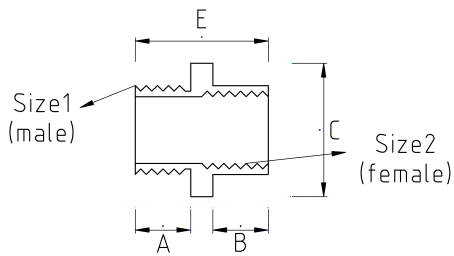

## Brass Reducer Bushing, Round

- material : brass
- Made of brass material with nickel plating
- Round type
- Provides excellent resistance to outdoor conditions, acids, and oils
- Does not extend the overall connection length
- Provides a male-to-female connection

### Technical Details

Product Code	Size I	Size II	A	B	C	D	E	F	Net Weight (kg/pc)	In Pack (pc)
T68416412	M16x1.5	M12x1.5								
T68420416	M20x1.5	M16x1.5							0,008	400.00
T68425420	M25x1.5	M20x1.5							0,017	200.00
T68432425	M32x1.5	M25x1.5							0,023	100.00
T68440432	M40x1.5	M32x1.5								
T68450432	M50x1.5	M32x1.5							0,108	50.00
T68463450	M63x1.5	M50x1.5							0,113	30.00
T68621616	3/4"	1/2"							0,020	100.00