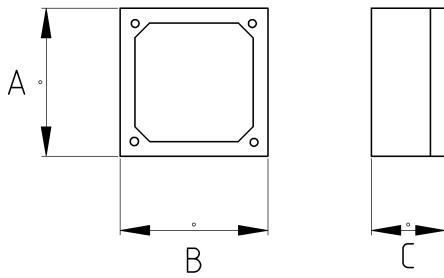

BOX, MALLEABLE IRON, WITH MOUNTING LUGS L

Technical Details

Product Code	Size I	A	B	C	D	E	Net Weight (kg/pc)	In Pack (pc)
N550616	1/2"							
N550621	3/4"							
N550626	1"							