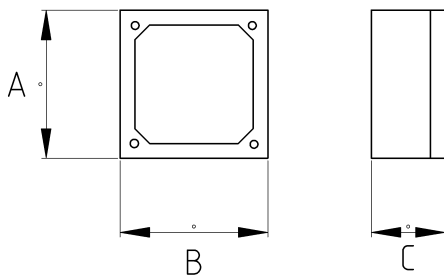

BOX, MALLEABLE IRON, WITH MOUNTING LUGS X

Technical Details

Product Code	Size I	A	B	C	D	E	Net Weight (kg/pc)	In Pack (pc)
N557616	1/2"							
N557621	3/4"							
N557626	1"							