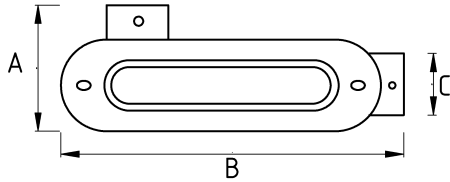

CONDULET, MALLEABLE IRON, OUTLET C

Technical Details

Product Code	Size I	A	B	C	D	E	Net Weight (kg/pc)	In Pack (pc)
N574616	1/2"							
N574621	3/4"							
N574626	1"						0,910	20.00
N574635	1 1/4"							
N574640	1 1/2"						1,910	12.00
N574652	2"							
N574663	2 1/2"							
N574678	3"							
N574702	4"							