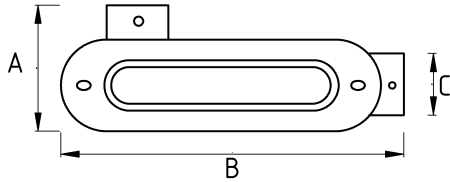

CONDULET, MALLEABLE IRON, OUTLET LB

Technical Details

Product Code	Size I	A	B	C	D	E	Net Weight (kg/pc)	In Pack (pc)
N578616	1/2"							
N578621	3/4"							
N578626	1"						0,928	20.00
N578635	1 1/4"							
N578640	1 1/2"							
N578652	2"							
N578663	2 1/2"							
N578678	3"							
N578702	4"							