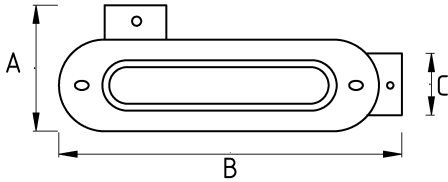

CONDULET, MALLEABLE IRON, OUTLET LR

- material : malleable iron

Technical Details

Product Code	Size I	A	B	C	D	E	F	Net Weight (kg/pc)	In Pack (pc)
N572616	1/2"								
N572621	3/4"							0,705	8.00
N572626	1"							0,902	20.00
N572635	1 1/4"								
N572640	1 1/2"							2,140	12.00
N572652	2"								
N572663	2 1/2"								
N572678	3"								
N572702	4"								