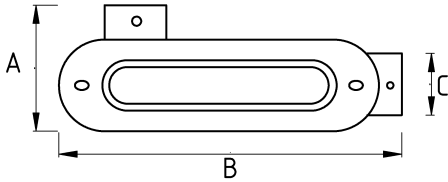

CONDULET, MALLEABLE IRON, OUTLET LR

Technical Details

Product Code	Size I	A	B	C	D	E	Net Weight (kg/pc)	In Pack (pc)
N572616	1/2"							
N572621	3/4"						0,705	8.00
N572626	1"						0,902	20.00
N572635	1 1/4"							
N572640	1 1/2"						2,140	12.00
N572652	2"							
N572663	2 1/2"							
N572678	3"							
N572702	4"							