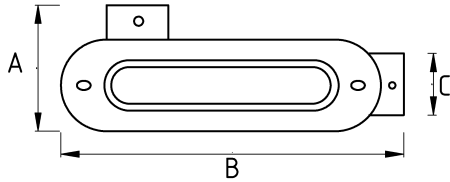

CONDULET, MALLEABLE IRON, OUTLET X

Technical Details

Product Code	Size I	A	B	C	D	E	Net Weight (kg/pc)	In Pack (pc)
N577616	1/2"							
N577621	3/4"						0,791	6.00
N577626	1"						1,287	20.00
N577635	1 1/4"							
N577640	1 1/2"						1,887	12.00
N577652	2"							
N577663	2 1/2"							
N577678	3"							
N577702	4"							