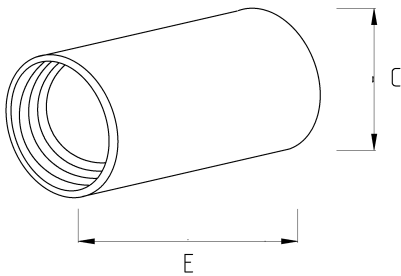

COUPLING, BRASS

- Brass nickel plated core

Technical Details

Product Code	Size I	A	B	C	D	E	Net Weight (kg/pc)	In Pack (pc)
T650209	PG9							
T650211	PG11			22.00				
T650213	PG13.5							
T650420	M20x1.5							
T650425	M25x1.5						0,033	60.00
T650616	1/2"							
T650621	3/4"						0,049	60.00
T650626	1"						0,055	60.00
T650635	1 1/4"						0,119	40.00
T650640	1 1/2"							
T650652	2"							