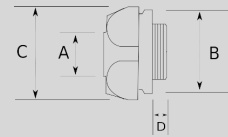

Infos of S7500 :

- IP
- MIN
- MAX
- CERT
- S7500

COUPLING, STAINLESS STEEL 316L

- ▶ Stainless steel core (316L)
- ▶ Coupling for stainless steel conduits

Sizes & Prices :

Product Code	Size	Size	A (mm)	B (mm)	C (mm)	D (mm)	Meters in Pack (pc)	Net Weight (kg/pc)
S756816	NPT 1/2"		16.00				50.00	0,151
S756821	NPT 3/4"		21.00				25.00	0,084
S756826	NPT 1"		26.00					0,000
S756835	NPT 1 1/4"		35.00					0,000
S756840	NPT 1 1/2"		40.00					0,000
S756852	NPT 2"		52.00					0,000