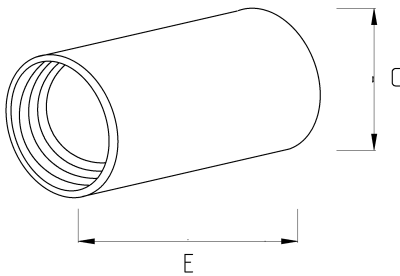

## COUPLING, STAINLESS STEEL 316L

- Stainless steel core (316L)
- Coupling for stainless steel conduits

### Technical Details

Product Code	Size I	A	B	C	D	E	Net Weight (kg/pc)	In Pack (pc)
S756816	NPT 1/2"	16.00					0,151	50.00
S756821	NPT 3/4"	21.00					0,084	25.00
S756826	NPT 1"	26.00						
S756835	NPT 1 1/4"	35.00						
S756840	NPT 1 1/2"	40.00						
S756852	NPT 2"	52.00						