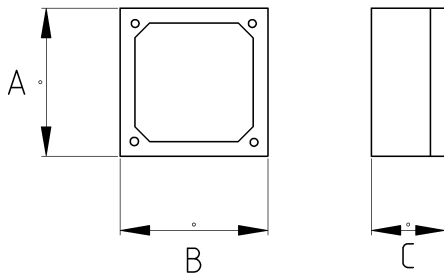

## EMT SWITCH BOX THREE GANG

- material : hot-dip galvanized

### Technical Details

Product Code	Size I	Size II	A	B	C	D	E	F	Net Weight (kg/pc)	In Pack (pc)
R463018	1/2"	3/4"	71.00	243.00	46.00				0,294	20.00