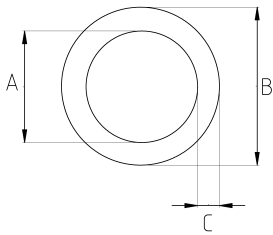

Aluminum EMT

- Aluminum core
- Easy carry and montage
- EMT interior coating provides a smooth surface for faster wire pulling
- Aluminum EMT is manufactured 10-feet (3,05 meters) lengths

Technical Details

Product Code	Size I	A	B	C	D	E	Net Weight (kg/m)	In Pack (m)
RA016	1/2"	16.09	17.93	0.92			0,128	30.50
RA021	3/4"	21.32	23.42	1.05			0,200	30.50
RA026	1"	26.94	29.54	1.31			0,299	30.50