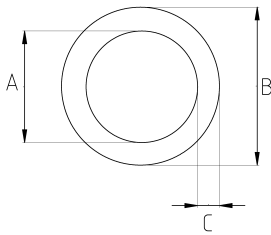

## Aluminum EMT

- Aluminum core
- Easy carry and montage
- EMT interior coating provides a smooth surface for faster wire pulling
- Aluminum EMT is manufactured 10-feet (3,05 meters) lengths

### Technical Details

Product Code	Size I	A	B	C	D	E	Net Weight (kg/m)	In Pack (m)
RA016	1/2"	16.09	17.93	0.92			0,128	30.50
RA021	3/4"	21.32	23.42	1.05			0,200	30.50
RA026	1"	26.94	29.54	1.31			0,299	30.50