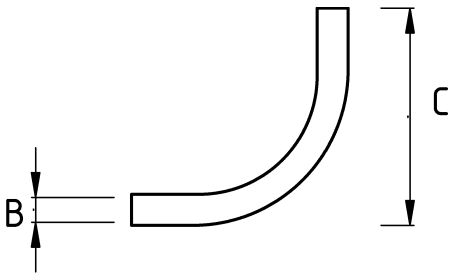

EMT ELBOW SHORT 90

Technical Details

Product Code	Size I	A	B	C	D	E	Net Weight (kg/pc)	In Pack (pc)
R391816	1/2"						0,017	100.00