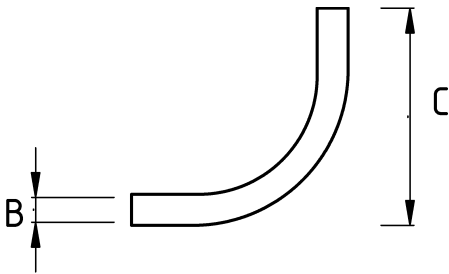

EMT ELBOW SHORT 90

Technical Details

Product Code	Size I	A	B	C	D	E	Net Weight (kg/pc)	In Pack (pc)
R391016	1/2"						0,017	100.00