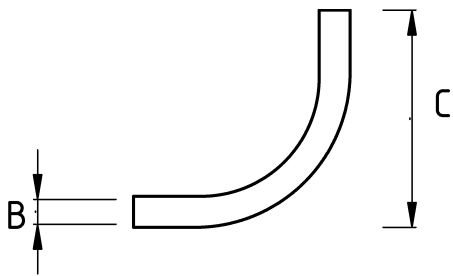

EMT ELBOW SHORT 90

Technical Details

Product Code	Size I	A	B	C	D	E	Net Weight (kg/pc)	In Pack (pc)
R391016	1/2"						0,017	100.00