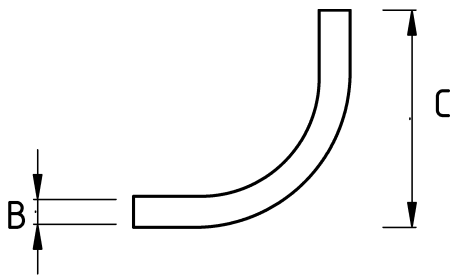

## EMT PULL ELBOW WITH GASKET 90

- For dry locations
- Removable steel cover facilitates wire pulling
- Set-screw type
- Includes gasket

### Technical Details

Product Code	Size I	A	B	C	D	E	Net Weight (kg/pc)	In Pack (pc)
R397016	1/2"						0,064	50.00
R397021	3/4"						0,110	40.00
R397026	1"						0,208	16.00