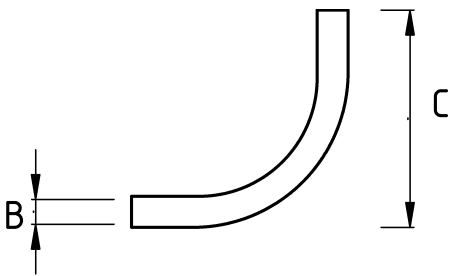

EMT ELBOW SHORT 90

Technical Details

Product Code	Size I	A	B	C	D	E	Net Weight (kg/pc)	In Pack (pc)
R391816	1/2"						0,017	100.00