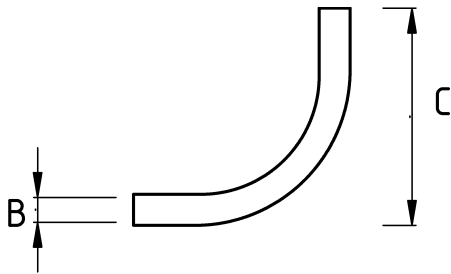

## EMT PULL ELBOW WITH GASKET 90

- For dry locations
- Removable steel cover facilitates wire pulling
- Set-screw type
- Includes gasket

### Technical Details

| Product Code | Size I | A | B | C | D | E | Net Weight (kg/pc) | In Pack (pc) |
|--------------|--------|---|---|---|---|---|--------------------|--------------|
| R397016      | 1/2"   |   |   |   |   |   | 0,064              | 50.00        |
| R397021      | 3/4"   |   |   |   |   |   | 0,110              | 40.00        |
| R397026      | 1"     |   |   |   |   |   | 0,208              | 16.00        |