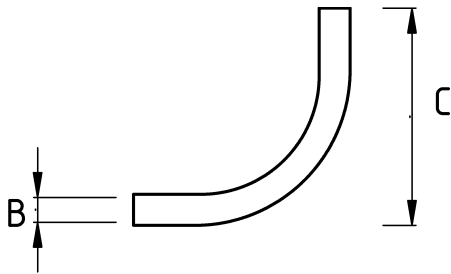

## EMT PULL ELBOW WITH GASKET 90

- For dry locations
- Removable steel cover facilitates wire pulling
- Set-screw type
- Includes gasket

### Technical Details

Product Code	Size I	A	B	C	D	E	Net Weight (kg/pc)	In Pack (pc)
R397016	1/2"						0,064	50.00
R397021	3/4"						0,110	40.00
R397026	1"						0,208	16.00