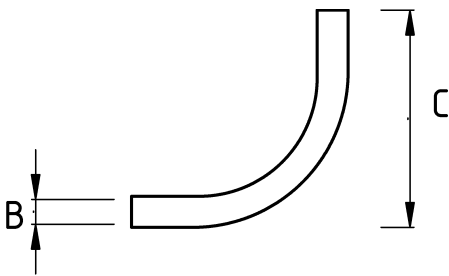

EMT ELBOW 90

- material : hot-dip galvanized
- color : 9004
- Galvanized steel body
- Electrostatically powder-coated
- Provides a black color decorative alternative
- 90-degree elbow for unthreaded EMT conduit available in sizes from 1/2" to 2"
- Connected to EMT conduit using two compression or set-screw couplings
- Features a wide radius for easy cable pulling
- Has a smooth interior surface as there are no burrs inside the conduit
- EMT coupling not included
- Color: Black (RAL9004)

Technical Details

Product Code	Size I	A	B	C	D	E	F	Net Weight (kg/pc)	In Pack (pc)
R490916	1/2"	15.80	17.93	160.00				0,071	24.00
R490921	3/4"	20.90	23.42	178.00				0,125	80.00
R490926	1"	26.60	29.54	208.00				0,228	40.00
R490935	1 1/4"	35.10	38.35	234.00				0,540	20.00
R490940	1 1/2"	40.90	44.20	312.00				0,776	10.00
R490952	2"	51.90	55.80	386.00				1,247	5.00