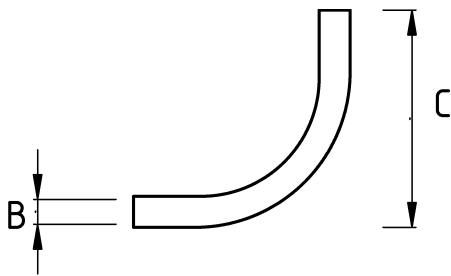

EMT PULL ELBOW WITH GASKET 90

- For dry locations
- Removable steel cover facilitates wire pulling
- Set-screw type
- Includes gasket

Technical Details

Product Code	Size I	A	B	C	D	E	Net Weight (kg/pc)	In Pack (pc)
R397016	1/2"						0,064	50.00
R397021	3/4"						0,110	40.00
R397026	1"						0,208	16.00