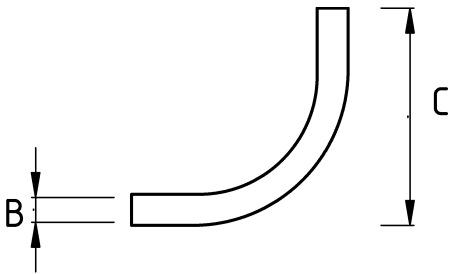

## EMT COMPRESSION CONNECTOR 90

### Technical Details

Product Code	Size I	A	B	C	D	E	Net Weight (kg/pc)	In Pack (pc)
R390016	1/2"						0,073	50.00
R390021	3/4"						0,115	50.00
R390026	1"							
R390035	1 1/4"							
R390040	1 1/2"							
R390052	2"							