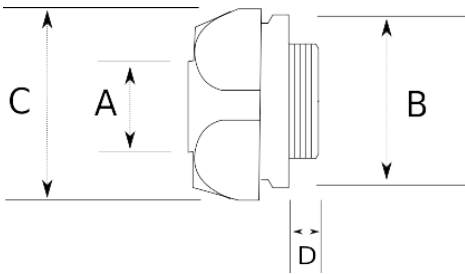

EMT SET SCREW CONNECTOR

- Die cast zinc
- Easy install
- For dry location applications

Technical Details

Product Code	Size I	A	B	C	D	E	Net Weight (kg/pc)	In Pack (pc)
R305016	1/2"						0,022	100.00
R305021	3/4"						0,038	100.00
R305026	1"						0,051	60.00
R305035	1 1/4"						0,082	25.00
R305040	1 1/2"						0,103	20.00
R305052	2"						0,154	8.00
R305063	2 1/2"							
R305078	3"							
R305102	4"							