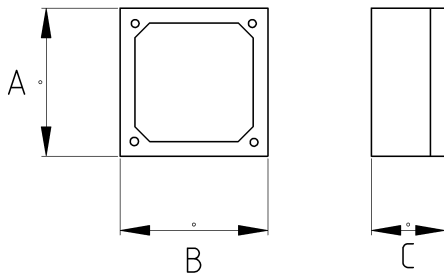

## EMT Electrical Junction Box

- material : hot-dip galvanized

### Technical Details

Product Code	Size I	Size II	A	B	C	D	E	F	Net Weight (kg/pc)	In Pack (pc)
R465042	1/2"	3/4"	102.00	102.00	38.00				0,288	8.00