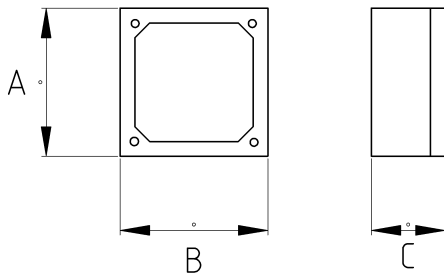

## EMT Electrical Junction Box

### Technical Details

Product Code	Size I	A	B	C	D	E	Net Weight (kg/pc)	In Pack (pc)
R465042	1/2"	102.00	102.00	38.00			0,288	8.00