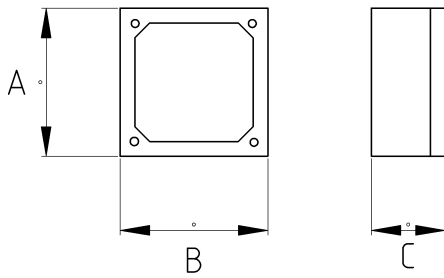

EMT Electrical Junction Box

Technical Details

Product Code	Size I	A	B	C	D	E	Net Weight (kg/pc)	In Pack (pc)
R466030	1/2"	102.00	54.00	48.00			0,218	12.00