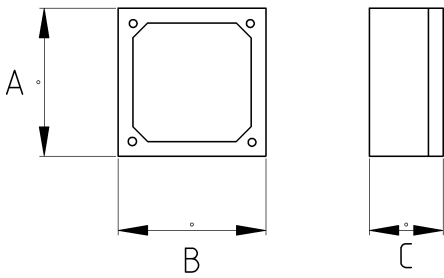

EMT Electrical Junction Box

Technical Details

Product Code	Size I	A	B	C	D	E	Net Weight (kg/pc)	In Pack (pc)
R466030	1/2"	102.00	54.00	48.00			0,218	12.00