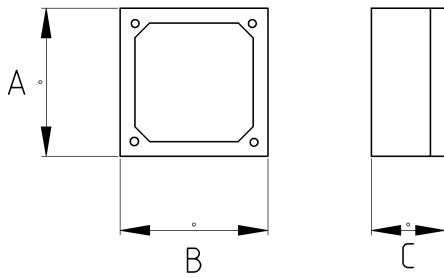

EMT Electrical Junction Box

Technical Details

Product Code	Size I	A	B	C	D	E	Net Weight (kg/pc)	In Pack (pc)
R465042	1/2"	102.00	102.00	38.00			0,288	8.00