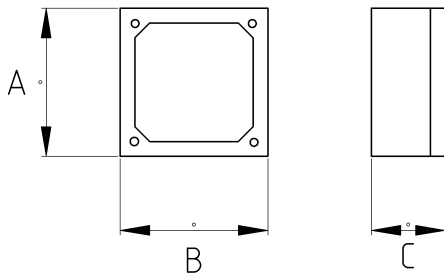

- material : die cast zinc
- color : 9004
- The 3 Way Tee Circular Junction Box is designed for EMT systems
- Set Screw Type
- Featuring a set screw connection at the conduit entry to securely fasten EMT
- Color : Black

### Technical Details

Product Code	Size I	A	B	C	D	E	F	Net Weight (kg/pc)	In Pack (pc)
R376916	1/2"							0,081	10.00
R376921	3/4"							0,107	6.00
R376926	1"								