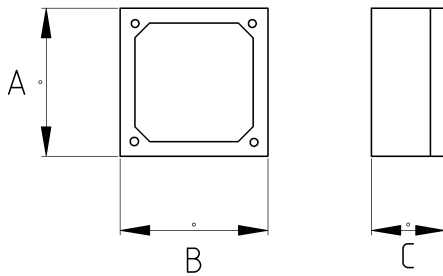

fleksan[®]

- material : die cast zinc

- The 3 Way Tee Circular Junction Box is designed for EMT systems
- Set Screw Type
- Featuring a set screw connection at the conduit entry to securely fasten EMT
- Color : Black

Technical Details

Product Code	Size I	A	B	C	D	E	F	Net Weight (kg/pc)	In Pack (pc)
R376916	1/2"								
R376921	3/4"								
R376926	1"								