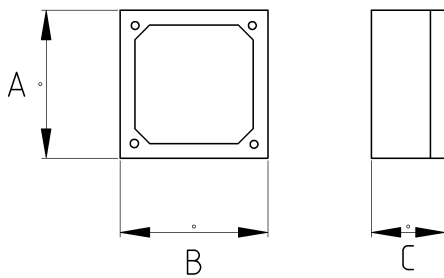

- material : die cast zinc

- The 3 Way Tee Circular Junction Box is designed for EMT systems
- Set Screw Type
- Featuring a set screw connection at the conduit entry to securely fasten EMT

Technical Details

Product Code	Size I	A	B	C	D	E	F	Net Weight (kg/pc)	In Pack (pc)
R376016	1/2"							0,081	10.00
R376021	3/4"							0,107	6.00
R376026	1"							0,176	4.00