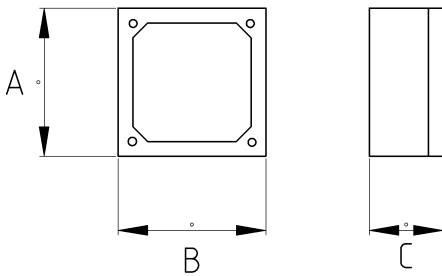

- material : die cast zinc

- The 3 Way Tee Circular Junction Box is designed for EMT systems
- Set Screw Type
- Featuring a set screw connection at the conduit entry to securely fasten EMT

Technical Details

Product Code	Size I	A	B	C	D	E	F	Net Weight (kg/pc)	In Pack (pc)
R376016	1/2"							0,081	10.00
R376021	3/4"							0,107	6.00
R376026	1"								