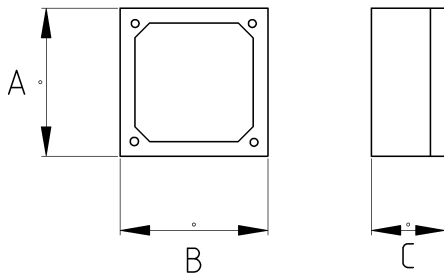

- material : die cast zinc

- The 3 Way Tee Circular Junction Box is designed for EMT systems
- Set Screw Type
- Featuring a set screw connection at the conduit entry to securely fasten EMT

Technical Details

Product Code	Size I	A	B	C	D	E	F	Net Weight (kg/pc)	In Pack (pc)
R376016	1/2"								
R376021	3/4"								
R376026	1"								