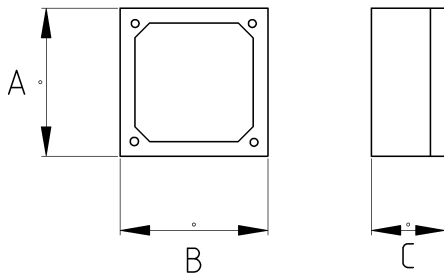

- material : die cast zinc

- The 4 Way X Circular Junction Box is designed for EMT systems
- Set Screw Type
- Featuring a set screw connection at the conduit entry to securely fasten EMT

### Technical Details

Product Code	Size I	A	B	C	D	E	F	Net Weight (kg/pc)	In Pack (pc)
R377016	1/2"							0,089	8.00
R377021	3/4"								
R377026	1"								