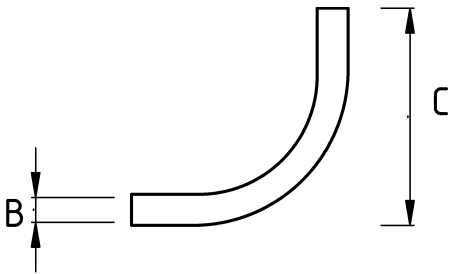

EMT COMPRESSION CONNECTOR 90

Technical Details

Product Code	Size I	A	B	C	D	E	Net Weight (kg/pc)	In Pack (pc)
R390016	1/2"						0,073	50.00
R390021	3/4"						0,115	50.00
R390026	1"							
R390035	1 1/4"							
R390040	1 1/2"							
R390052	2"							