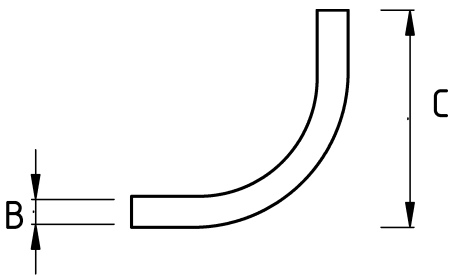

EMT COMPRESSION CONNECTOR 90

Technical Details

Product Code	Size I	A	B	C	D	E	Net Weight (kg/pc)	In Pack (pc)
R390016	1/2"						0,073	50.00
R390021	3/4"						0,115	50.00
R390026	1"							
R390035	1 1/4"							
R390040	1 1/2"							
R390052	2"							