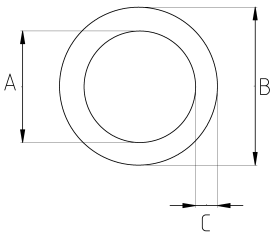

Aluminum EMT

- Aluminum core
- Easy carry and montage
- EMT interior coating provides a smooth surface for faster wire pulling
- Aluminum EMT is manufactured 10-feet (3,05 meters) lengths

Technical Details

Product Code	Size I	A	B	C	D	E	Net Weight (kg/m)	In Pack (m)
RA016	1/2"	16.09	17.93	0.92			0,128	30.50
RA021	3/4"	21.32	23.42	1.05			0,200	30.50
RA026	1"	26.94	29.54	1.31			0,299	30.50