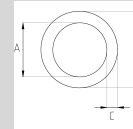

Infos of RA :

- Aluminum EMT
- IP
- MIN
- MAX
- CERT
- RA

- Aluminum EMT**
- ▶ Aluminum core
  - ▶ Easy carry and montage
  - ▶ EMT interior coating provides a smooth surface for faster wire pulling
  - ▶ Aluminum EMT is manufactured 10-feet (3,05 meters) lengths

Sizes & Prices :

Product Code	Size	Size	A (mm)	B (mm)	C (mm)	D (mm)	Meters in Pack (m)	Net Weight (kg/m)
<b>RA016</b>	1/2"		16.09	17.93	0.92		30.50	0,128
<b>RA021</b>	3/4"		21.32	23.42	1.05		30.50	0,200
<b>RA026</b>	1"		26.94	29.54	1.31		30.50	0,299