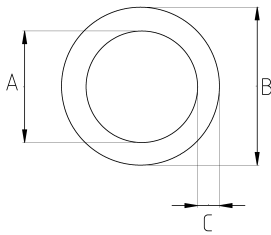

EMT Conduit Colored

- Pre-galvanized light steel core
- Electromagnetic interference screen system
- Easy carry and montage
- Mechanical protection
- EMT interior coating provides a smooth surface for faster wire pulling
- High grade durable & ductile steel for long life
- Not possible to bending and threading operations
- RL model is manufactured 10-feet (3,05 meters) lengths
- Color : Black (RAL9004)

Technical Details

Product Code	Size I	A	B	C	D	E	Net Weight (kg/m)	In Pack (m)
RL916	1/2"	16.43	17.93	0.75			0,277	61.00
RL921	3/4"	21.72	23.42	0.85			0,419	45.75
RL926	1"	27.34	29.54	1.10			0,704	30.50
RL935	1 1/4"	35.95	38.35	1.20			1,010	15.25
RL940	1 1/2"	41.80	44.20	1.20			1,169	15.25
RL952	2"	53.02	55.80	1.30			1,616	15.25