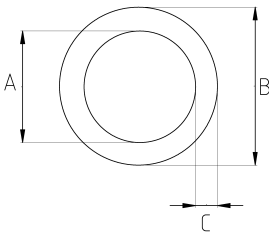

EMT Conduit Colored

- Pre-galvanized light steel core
- Easy carry and montage
- Mechanical protection
- EMT interior coating provides a smooth surface for faster wire pulling
- High grade durable & ductile steel for long life
- Not possible to bending and threading operations
- RL model is manufactured 10-feet (3,05 meters) lengths
- Color : Black (RAL9004)

Technical Details

| Product Code | Size I | A | B | C | D | E | Net Weight (kg/m) | In Pack (m) |
|--------------|--------|-------|-------|------|---|---|-------------------|-------------|
| RL916 | 1/2" | 16.43 | 17.93 | 0.75 | | | 0,277 | 61.00 |
| RL921 | 3/4" | 21.72 | 23.42 | 0.85 | | | 0,419 | 45.75 |
| RL926 | 1" | 27.34 | 29.54 | 1.10 | | | 0,704 | 30.50 |
| RL935 | 1 1/4" | 35.95 | 38.35 | 1.20 | | | 1,010 | 15.25 |
| RL940 | 1 1/2" | 41.80 | 44.20 | 1.20 | | | 1,169 | 15.25 |
| RL952 | 2" | 53.02 | 55.80 | 1.30 | | | 1,616 | 15.25 |