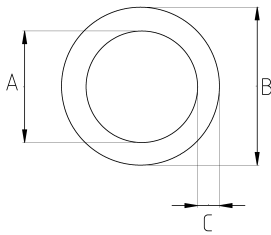

## EMT Conduit Colored

- Pre-galvanized light steel core
- Easy carry and montage
- Mechanical protection
- EMT interior coating provides a smooth surface for faster wire pulling
- High grade durable & ductile steel for long life
- Not possible to bending and threading operations
- RL model is manufactured 10-feet (3,05 meters) lengths
- Color : Black (RAL9004)

## Technical Details

Product Code	Size I	A	B	C	D	E	Net Weight (kg/m)	In Pack (m)
RL916	1/2"	16.43	17.93	0.75			0,277	61.00
RL921	3/4"	21.72	23.42	0.85			0,419	45.75
RL926	1"	27.34	29.54	1.10			0,704	30.50
RL935	1 1/4"	35.95	38.35	1.20			1,010	15.25
RL940	1 1/2"	41.80	44.20	1.20			1,169	15.25
RL952	2"	53.02	55.80	1.30			1,616	15.25