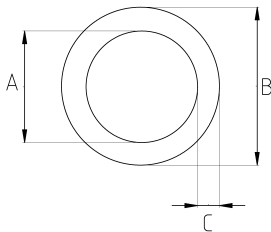

## EMT Conduit Colored

- material : steel
- color : 9004
- Pre-galvanized light steel core
- Easy carry and montage
- Mechanical protection
- EMT interior coating provides a smooth surface for faster wire pulling
- High grade durable & ductile steel for long life
- Not possible to bending and threading operations
- RL model is manufactured 10-feet (3,05 meters) lengths
- Color : Black (RAL9004)

### Technical Details

Product Code	Size I	A	B	C	D	E	F	Net Weight (kg/m)	In Pack (m)
RL916	1/2"	16.43	17.93	0.75				0,277	30.50
RL921	3/4"	21.72	23.42	0.85				0,419	30.50
RL926	1"	27.34	29.54	1.10				0,704	30.50
RL935	1 1/4"	35.95	38.35	1.20				1,010	15.25
RL940	1 1/2"	41.80	44.20	1.20				1,169	15.25
RL952	2"	53.02	55.80	1.30				1,616	15.25