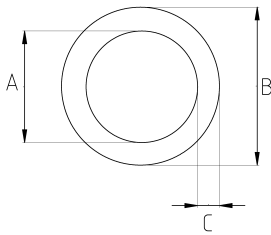

EMT Conduit Colored

- Pre-galvanized light steel core
- Easy carry and montage
- Mechanical protection
- EMT interior coating provides a smooth surface for faster wire pulling
- High grade durable & ductile steel for long life
- Not possible to bending and threading operations
- RL model is manufactured 10-feet (3,05 meters) lengths
- Color : Black (RAL9004)

Technical Details

| Product Code | Size I | A | B | C | D | E | Net Weight (kg/m) | In Pack (m) |
|--------------|--------|-------|-------|------|---|---|-------------------|-------------|
| RL916 | 1/2" | 16.43 | 17.93 | 0.75 | | | 0,277 | 61.00 |
| RL921 | 3/4" | 21.72 | 23.42 | 0.85 | | | 0,419 | 45.75 |
| RL926 | 1" | 27.34 | 29.54 | 1.10 | | | 0,704 | 30.50 |
| RL935 | 1 1/4" | 35.95 | 38.35 | 1.20 | | | 1,010 | 15.25 |
| RL940 | 1 1/2" | 41.80 | 44.20 | 1.20 | | | 1,169 | 15.25 |
| RL952 | 2" | 53.02 | 55.80 | 1.30 | | | 1,616 | 15.25 |