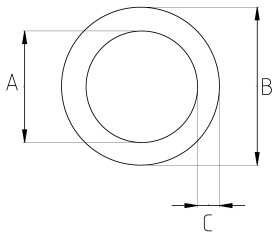

EMT Conduit Colored

- Pre-galvanized light steel core
- Easy carry and montage
- Mechanical protection
- EMT interior coating provides a smooth surface for faster wire pulling
- High grade durable & ductile steel for long life
- Not possible to bending and threading operations
- RL model is manufactured 10-feet (3,05 meters) lengths
- Color : Black (RAL9004)

Technical Details

Product Code	Size I	A	B	C	D	E	Net Weight (kg/m)	In Pack (m)
RL916	1/2"	16.43	17.93	0.75			0,277	61.00
RL921	3/4"	21.72	23.42	0.85			0,419	45.75
RL926	1"	27.34	29.54	1.10			0,704	30.50
RL935	1 1/4"	35.95	38.35	1.20			1,010	15.25
RL940	1 1/2"	41.80	44.20	1.20			1,169	15.25
RL952	2"	53.02	55.80	1.30			1,616	15.25