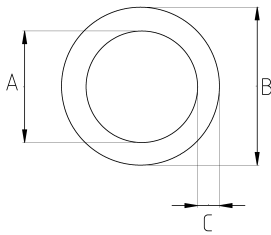

EMT Conduit Colored

- Pre-galvanized light steel core
- Easy carry and montage
- Mechanical protection
- EMT interior coating provides a smooth surface for faster wire pulling
- High grade durable & ductile steel for long life
- Not possible to bending and threading operations
- RL model is manufactured 10-feet (3,05 meters) lengths
- Color : Black (RAL9004)

Technical Details

Product Code	Size I	A	B	C	D	E	Net Weight (kg/m)	In Pack (m)
RL916	1/2"	16.43	17.93	0.75			0,277	61.00
RL921	3/4"	21.72	23.42	0.85			0,419	45.75
RL926	1"	27.34	29.54	1.10			0,704	30.50
RL935	1 1/4"	35.95	38.35	1.20			1,010	15.25
RL940	1 1/2"	41.80	44.20	1.20			1,169	15.25
RL952	2"	53.02	55.80	1.30			1,616	15.25