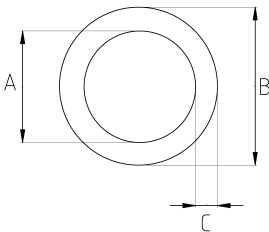

EMT Conduit Colored

- Pre-galvanized light steel core
- Electromagnetic interference screen system
- Easy carry and montage
- Mechanical protection
- EMT interior coating provides a smooth surface for faster wire pulling
- High grade durable & ductile steel for long life
- Not possible to bending and threading operations
- RL model is manufactured 10-feet (3,05 meters) lengths
- Color : Black (RAL9004)

Technical Details

Product Code	Size I	A	B	C	D	E	Net Weight (kg/m)	In Pack (m)
RL916	1/2"	16.43	17.93	0.75			0,277	61.00
RL921	3/4"	21.72	23.42	0.85			0,419	45.75
RL926	1"	27.34	29.54	1.10			0,704	30.50
RL935	1 1/4"	35.95	38.35	1.20			1,010	15.25
RL940	1 1/2"	41.80	44.20	1.20			1,169	15.25
RL952	2"	53.02	55.80	1.30			1,616	15.25