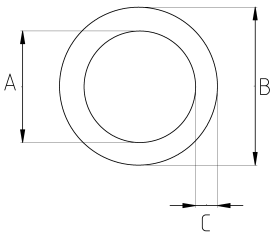

EMT Conduit Colored

- Pre-galvanized light steel core
- Easy carry and montage
- Mechanical protection
- EMT interior coating provides a smooth surface for faster wire pulling
- High grade durable & ductile steel for long life
- Not possible to bending and threading operations
- RL model is manufactured 10-feet (3,05 meters) lengths
- Color : Black (RAL9004)

Technical Details

| Product Code | Size I | A | B | C | D | E | Net Weight (kg/m) | In Pack (m) |
|--------------|--------|-------|-------|------|---|---|-------------------|-------------|
| RL916 | 1/2" | 16.43 | 17.93 | 0.75 | | | 0,277 | 61.00 |
| RL921 | 3/4" | 21.72 | 23.42 | 0.85 | | | 0,419 | 45.75 |
| RL926 | 1" | 27.34 | 29.54 | 1.10 | | | 0,704 | 30.50 |
| RL935 | 1 1/4" | 35.95 | 38.35 | 1.20 | | | 1,010 | 15.25 |
| RL940 | 1 1/2" | 41.80 | 44.20 | 1.20 | | | 1,169 | 15.25 |
| RL952 | 2" | 53.02 | 55.80 | 1.30 | | | 1,616 | 15.25 |