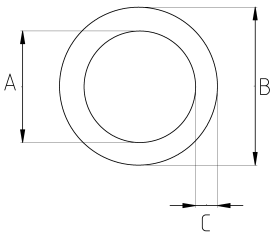

## EMT Conduit Colored

- Pre-galvanized light steel core
- Easy carry and montage
- Mechanical protection
- EMT interior coating provides a smooth surface for faster wire pulling
- High grade durable & ductile steel for long life
- Not possible to bending and threading operations
- RL model is manufactured 10-feet (3,05 meters) lengths
- Color : Black (RAL9004)

## Technical Details

Product Code	Size I	A	B	C	D	E	Net Weight (kg/m)	In Pack (m)
RL916	1/2"	16.43	17.93	0.75			0,277	61.00
RL921	3/4"	21.72	23.42	0.85			0,419	45.75
RL926	1"	27.34	29.54	1.10			0,704	30.50
RL935	1 1/4"	35.95	38.35	1.20			1,010	15.25
RL940	1 1/2"	41.80	44.20	1.20			1,169	15.25
RL952	2"	53.02	55.80	1.30			1,616	15.25