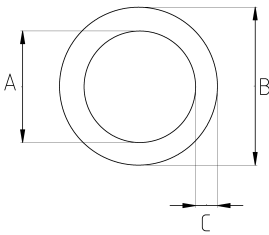

EMT Conduit Colored

- Pre-galvanized light steel core
- Easy carry and montage
- Mechanical protection
- EMT interior coating provides a smooth surface for faster wire pulling
- High grade durable & ductile steel for long life
- Not possible to bending and threading operations
- RL model is manufactured 10-feet (3,05 meters) lengths
- Color : Black (RAL9004)

Technical Details

Product Code	Size I	A	B	C	D	E	Net Weight (kg/m)	In Pack (m)
RL916	1/2"	16.43	17.93	0.75			0,277	61.00
RL921	3/4"	21.72	23.42	0.85			0,419	45.75
RL926	1"	27.34	29.54	1.10			0,704	30.50
RL935	1 1/4"	35.95	38.35	1.20			1,010	15.25
RL940	1 1/2"	41.80	44.20	1.20			1,169	15.25
RL952	2"	53.02	55.80	1.30			1,616	15.25