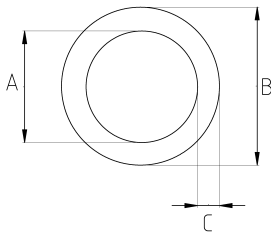

EMT Conduit Colored

- Pre-galvanized light steel core
- Easy carry and montage
- Mechanical protection
- EMT interior coating provides a smooth surface for faster wire pulling
- High grade durable & ductile steel for long life
- Not possible to bending and threading operations
- RL model is manufactured 10-feet (3,05 meters) lengths
- Color : Black (RAL9004)

Technical Details

Product Code	Size I	A	B	C	D	E	Net Weight (kg/m)	In Pack (m)
RL916	1/2"	16.43	17.93	0.75			0,277	61.00
RL921	3/4"	21.72	23.42	0.85			0,419	45.75
RL926	1"	27.34	29.54	1.10			0,704	30.50
RL935	1 1/4"	35.95	38.35	1.20			1,010	15.25
RL940	1 1/2"	41.80	44.20	1.20			1,169	15.25
RL952	2"	53.02	55.80	1.30			1,616	15.25