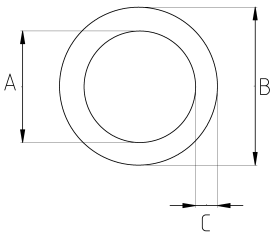

EMT Conduit Colored

- Pre-galvanized light steel core
- Easy carry and montage
- Mechanical protection
- EMT interior coating provides a smooth surface for faster wire pulling
- High grade durable & ductile steel for long life
- Not possible to bending and threading operations
- RL model is manufactured 10-feet (3,05 meters) lengths
- Color : Black (RAL9004)

Technical Details

Product Code	Size I	A	B	C	D	E	Net Weight (kg/m)	In Pack (m)
RL916	1/2"	16.43	17.93	0.75			0,277	61.00
RL921	3/4"	21.72	23.42	0.85			0,419	45.75
RL926	1"	27.34	29.54	1.10			0,704	30.50
RL935	1 1/4"	35.95	38.35	1.20			1,010	15.25
RL940	1 1/2"	41.80	44.20	1.20			1,169	15.25
RL952	2"	53.02	55.80	1.30			1,616	15.25