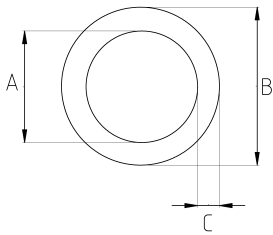

## EMT Conduit Colored

- Pre-galvanized light steel core
- Easy carry and montage
- Mechanical protection
- EMT interior coating provides a smooth surface for faster wire pulling
- High grade durable & ductile steel for long life
- Not possible to bending and threading operations
- RL model is manufactured 10-feet (3,05 meters) lengths
- Color : Black (RAL9004)

## Technical Details

Product Code	Size I	A	B	C	D	E	Net Weight (kg/m)	In Pack (m)
RL916	1/2"	16.43	17.93	0.75			0,277	61.00
RL921	3/4"	21.72	23.42	0.85			0,419	45.75
RL926	1"	27.34	29.54	1.10			0,704	30.50
RL935	1 1/4"	35.95	38.35	1.20			1,010	15.25
RL940	1 1/2"	41.80	44.20	1.20			1,169	15.25
RL952	2"	53.02	55.80	1.30			1,616	15.25