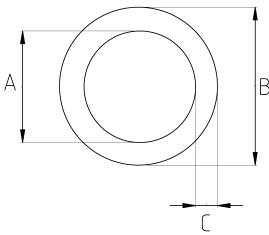

## EMT Conduit Colored

- Pre-galvanized light steel core
- Easy carry and montage
- Mechanical protection
- EMT interior coating provides a smooth surface for faster wire pulling
- High grade durable & ductile steel for long life
- Not possible to bending and threading operations
- RL model is manufactured 10-feet (3,05 meters) lengths
- Color : Black (RAL9004)

## Technical Details

Product Code	Size I	A	B	C	D	E	Net Weight (kg/m)	In Pack (m)
RL916	1/2"	16.43	17.93	0.75			0,277	61.00
RL921	3/4"	21.72	23.42	0.85			0,419	45.75
RL926	1"	27.34	29.54	1.10			0,704	30.50
RL935	1 1/4"	35.95	38.35	1.20			1,010	15.25
RL940	1 1/2"	41.80	44.20	1.20			1,169	15.25
RL952	2"	53.02	55.80	1.30			1,616	15.25