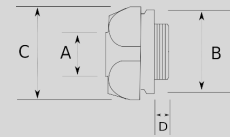

R4760

EMT CONDULET, ALUMINUM, SET SCREW, T TYPE - fleksan.com

"Your Conduit Partner"

Infos of R4760 :

- 
- IP
- MIN 
- MAX 
- CERT
- R4760

EMT CONDULET, ALUMINUM, SET SCREW, T TYPE

Sizes & Prices :

Product Code	Size	Size	A (mm)	B (mm)	C (mm)	D (mm)	Meters in Pack (pc)	Net Weight (kg/pc)	Unit Price (USD/pc)
R476626	1"							0,000	15,60

Accessories :

EMT ANGLE, SET SCREW UL 90

R4950

EMT ANGLE, SET SCREW UL 90

EMT REDUCER

R8700

EMT REDUCER

EMT ANGLE SHORT 90